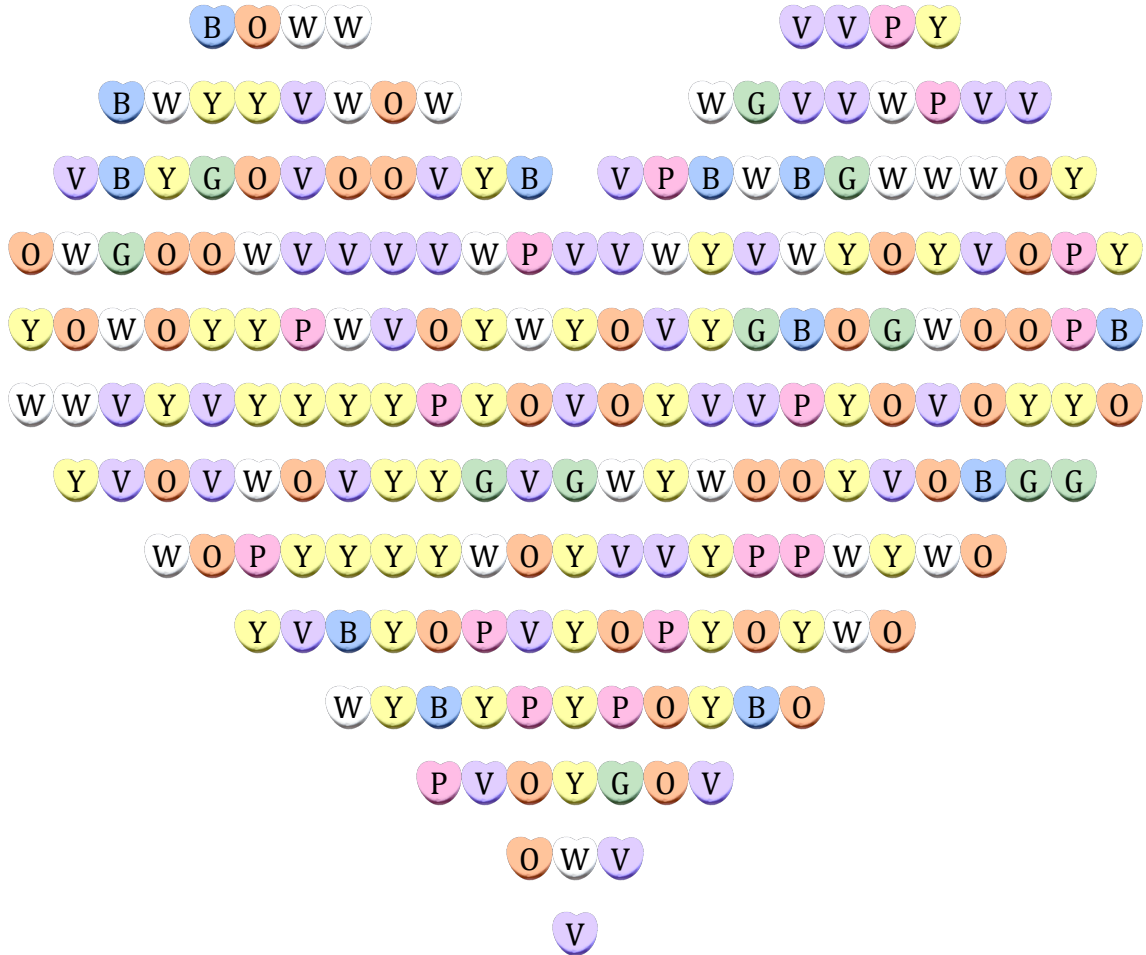

# Candy Heart Frequencies (H)

Name: \_\_\_\_\_

Date: \_\_\_\_\_

Complete the frequency table to compare the candy heart colors.

Letter	Color	Frequency	Relative Frequency	Percentage
P	Pink			
G	Green			
B	Blue			
W	White			
Y	Yellow			
O	Orange			
V	Violet			