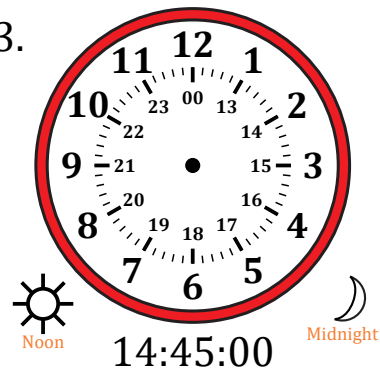

# Sketching Time on Analog Clocks (C)

Name: \_\_\_\_\_

Date: \_\_\_\_\_

Sketch each time on the clock face above it.

1.

2.

3.

4.

# Sketching Time on Analog Clocks (C) Answers

Name: \_\_\_\_\_

Date: \_\_\_\_\_

Sketch each time on the clock face above it.