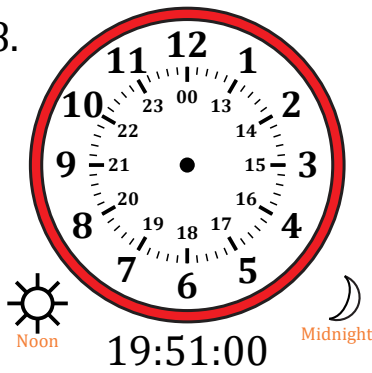

# Sketching Time on Analog Clocks (C)

Name: \_\_\_\_\_

Date: \_\_\_\_\_

Sketch each time on the clock face above it.

1.

2.

3.

4.

5.

6.

7.

8.

9.

10.

11.

12.

# Sketching Time on Analog Clocks (C) Answers

Name: \_\_\_\_\_

Date: \_\_\_\_\_

Sketch each time on the clock face above it.