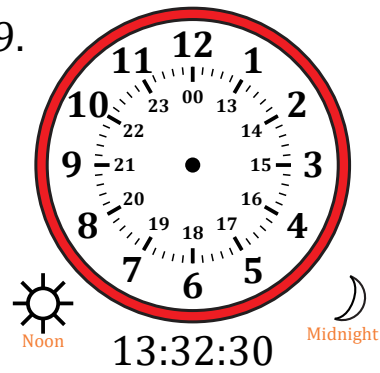

# Sketching Time on Analog Clocks (C)

Name: \_\_\_\_\_

Date: \_\_\_\_\_

Sketch each time on the clock face above it.

1.

2.

3.

4.

5.

6.

7.

8.

9.

10.

11.

12.

# Sketching Time on Analog Clocks (C) Answers

Name: \_\_\_\_\_

Date: \_\_\_\_\_

Sketch each time on the clock face above it.