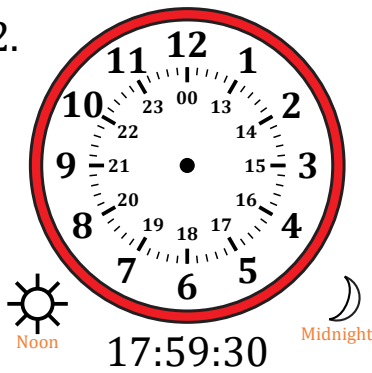

# Sketching Time on Analog Clocks (C)

Name: \_\_\_\_\_

Date: \_\_\_\_\_

Sketch each time on the clock face above it.

1.

2.

3.

4.

# Sketching Time on Analog Clocks (C) Answers

Name: \_\_\_\_\_

Date: \_\_\_\_\_

Sketch each time on the clock face above it.