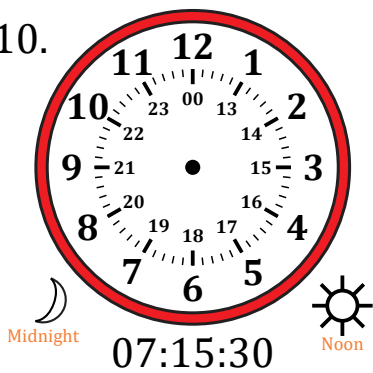

# Sketching Time on Analog Clocks (C)

Name: \_\_\_\_\_

Date: \_\_\_\_\_

Sketch each time on the clock face above it.

1.

2.

3.

4.

5.

6.

7.

8.

9.

10.

11.

12.

# Sketching Time on Analog Clocks (C) Answers

Name: \_\_\_\_\_

Date: \_\_\_\_\_

Sketch each time on the clock face above it.