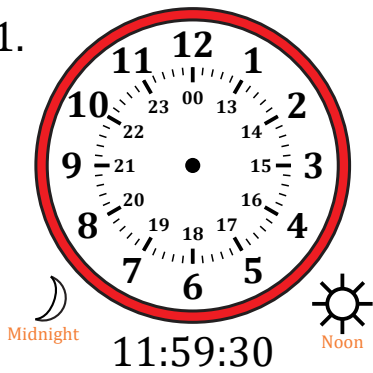

# Sketching Time on Analog Clocks (C)

Name: \_\_\_\_\_

Date: \_\_\_\_\_

Sketch each time on the clock face above it.

1.

2.

3.

4.

# Sketching Time on Analog Clocks (C) Answers

Name: \_\_\_\_\_

Date: \_\_\_\_\_

Sketch each time on the clock face above it.