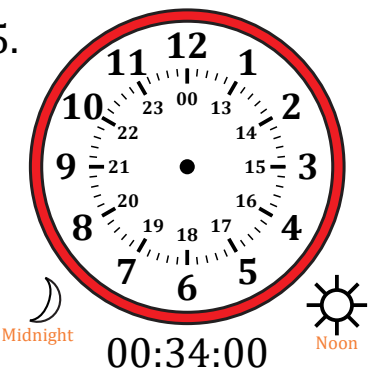

Sketching Time on Analog Clocks (C)

Name: _____

Date: _____

Sketch each time on the clock face above it.

1.

2.

3.

4.

5.

6.

7.

8.

9.

10.

11.

12.