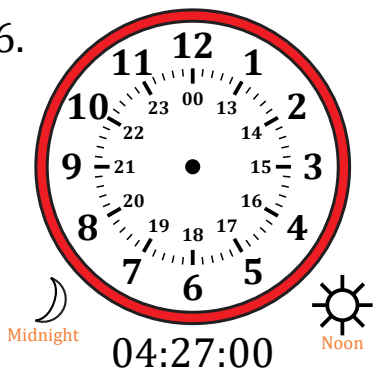

Sketching Time on Analog Clocks (C)

Name: _____

Date: _____

Sketch each time on the clock face above it.

1.

2.

3.

4.

5.

6.

7.

8.

9.

10.

11.

12.