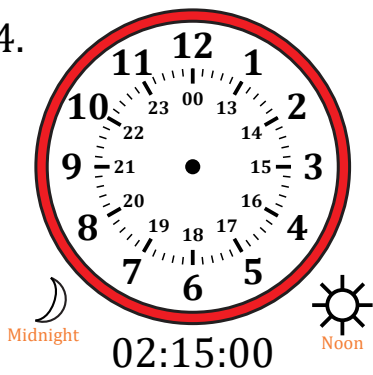

# Sketching Time on Analog Clocks (C)

Name: \_\_\_\_\_

Date: \_\_\_\_\_

Sketch each time on the clock face above it.

1.

2.

3.

4.

# Sketching Time on Analog Clocks (C) Answers

Name: \_\_\_\_\_

Date: \_\_\_\_\_

Sketch each time on the clock face above it.