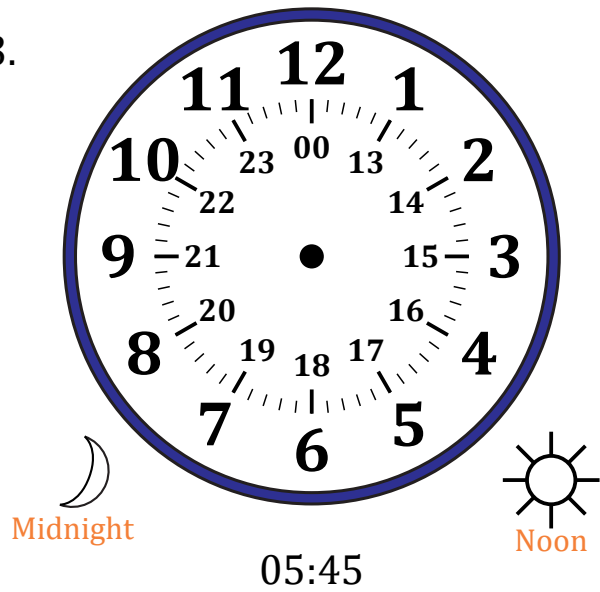

# Sketching Time on Analog Clocks (H)

Name: \_\_\_\_\_

Date: \_\_\_\_\_

Sketch each time on the clock face above it.

1.

2.

3.

4.

# Sketching Time on Analog Clocks (H) Answers

Name: \_\_\_\_\_

Date: \_\_\_\_\_

Sketch each time on the clock face above it.

1.

2.

3.

4.