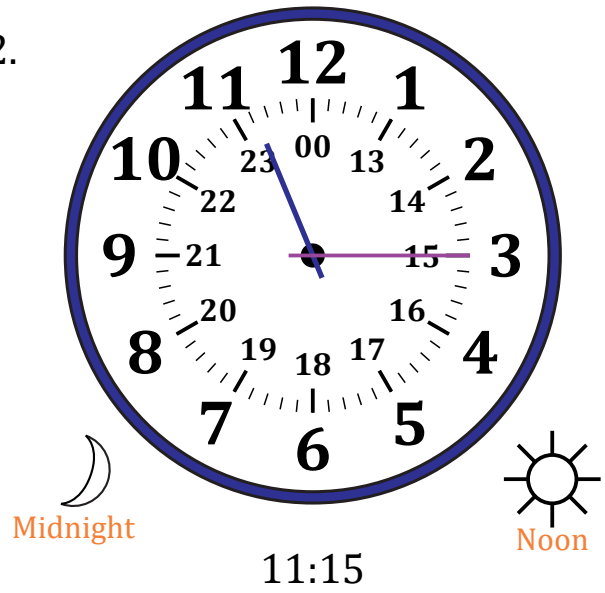

# Sketching Time on Analog Clocks (H)

Name: \_\_\_\_\_

Date: \_\_\_\_\_

Sketch each time on the clock face above it.

1.

2.

3.

4.

# Sketching Time on Analog Clocks (H) Answers

Name: \_\_\_\_\_

Date: \_\_\_\_\_

Sketch each time on the clock face above it.

1.

2.

3.

4.