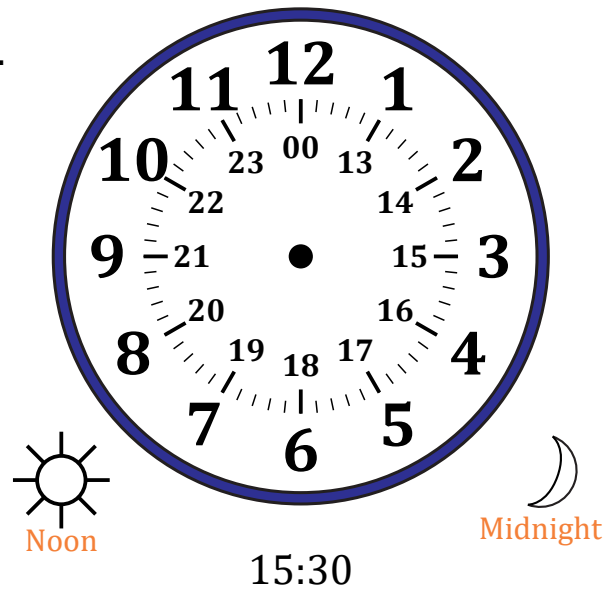

# Sketching Time on Analog Clocks (H)

Name: \_\_\_\_\_

Date: \_\_\_\_\_

Sketch each time on the clock face above it.

1.

2.

3.

4.

# Sketching Time on Analog Clocks (H) Answers

Name: \_\_\_\_\_

Date: \_\_\_\_\_

Sketch each time on the clock face above it.

1.

2.

3.

4.