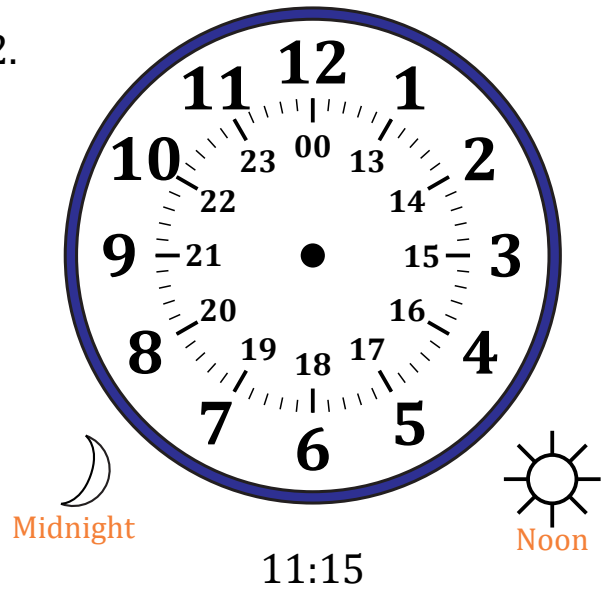

# Sketching Time on Analog Clocks (H)

Name: \_\_\_\_\_

Date: \_\_\_\_\_

Sketch each time on the clock face above it.

1.

2.

3.

4.

# Sketching Time on Analog Clocks (H) Answers

Name: \_\_\_\_\_

Date: \_\_\_\_\_

Sketch each time on the clock face above it.

1.

2.

3.

4.