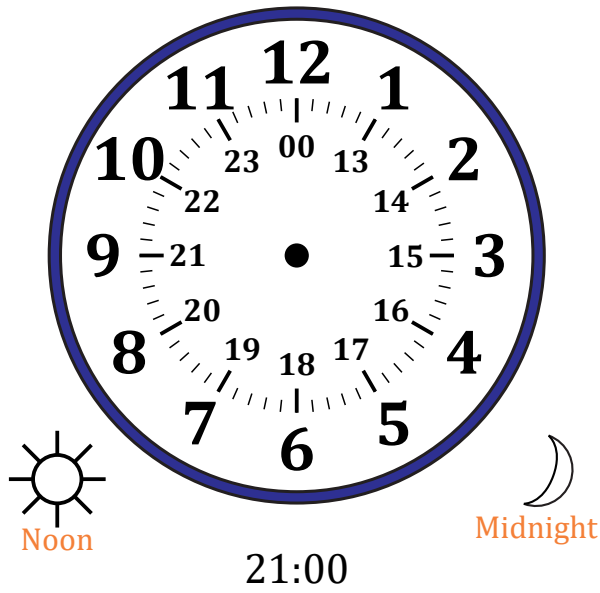

# Sketching Time on Analog Clocks (H)

Name: \_\_\_\_\_

Date: \_\_\_\_\_

Sketch each time on the clock face above it.

1.

2.

3.

4.

# Sketching Time on Analog Clocks (H) Answers

Name: \_\_\_\_\_

Date: \_\_\_\_\_

Sketch each time on the clock face above it.

1.

2.

3.

4.