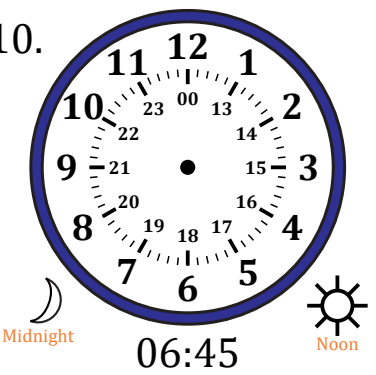

# Sketching Time on Analog Clocks (A)

Name: \_\_\_\_\_

Date: \_\_\_\_\_

Sketch each time on the clock face above it.

1.

2.

3.

4.

5.

6.

7.

8.

9.

10.

11.

12.