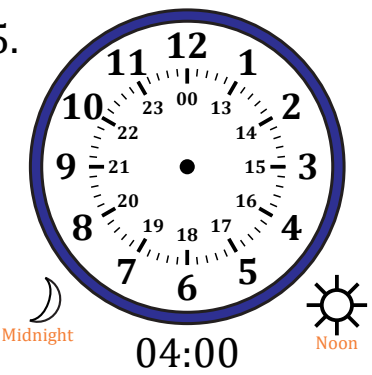

Sketching Time on Analog Clocks (A)

Name: _____

Date: _____

Sketch each time on the clock face above it.

1.

2.

3.

4.

5.

6.

7.

8.

9.

10.

11.

12.