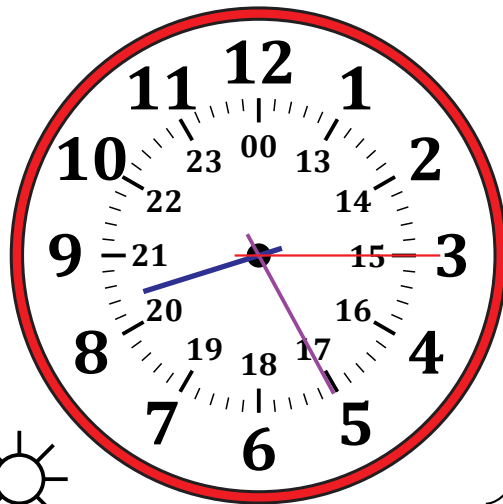

Reading Time on Analog Clocks (C)

Name: _____

Date: _____

Read each time and write it in the space under the clock.

1.

Midnight

Noon

2.

Noon

Midnight

3.

Midnight

Noon

4.

Noon

Midnight
