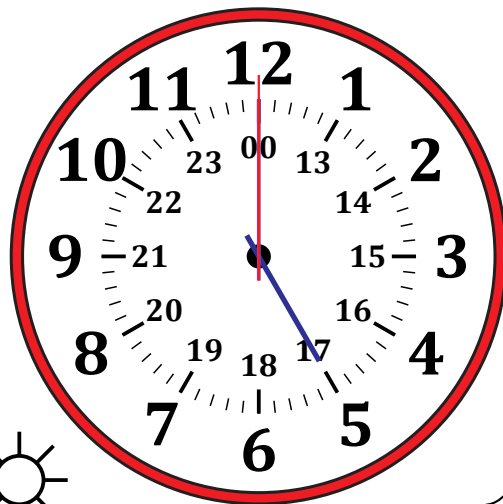

Reading Time on Analog Clocks (C)

Name: _____

Date: _____

Read each time and write it in the space under the clock.

1.

Midnight

Noon

2.

Noon

Midnight

3.

Midnight

Noon

4.

Noon

Midnight
