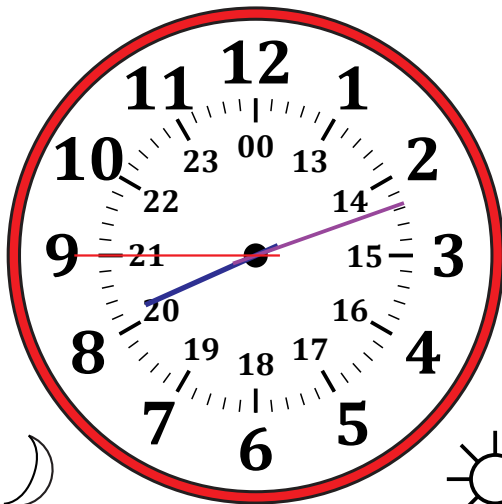

Reading Time on Analog Clocks (C)

Name: _____

Date: _____

Read each time and write it in the space under the clock.

1.

Midnight

Noon

2.

Noon

Midnight

3.

Midnight

Noon

4.

Noon

Midnight
