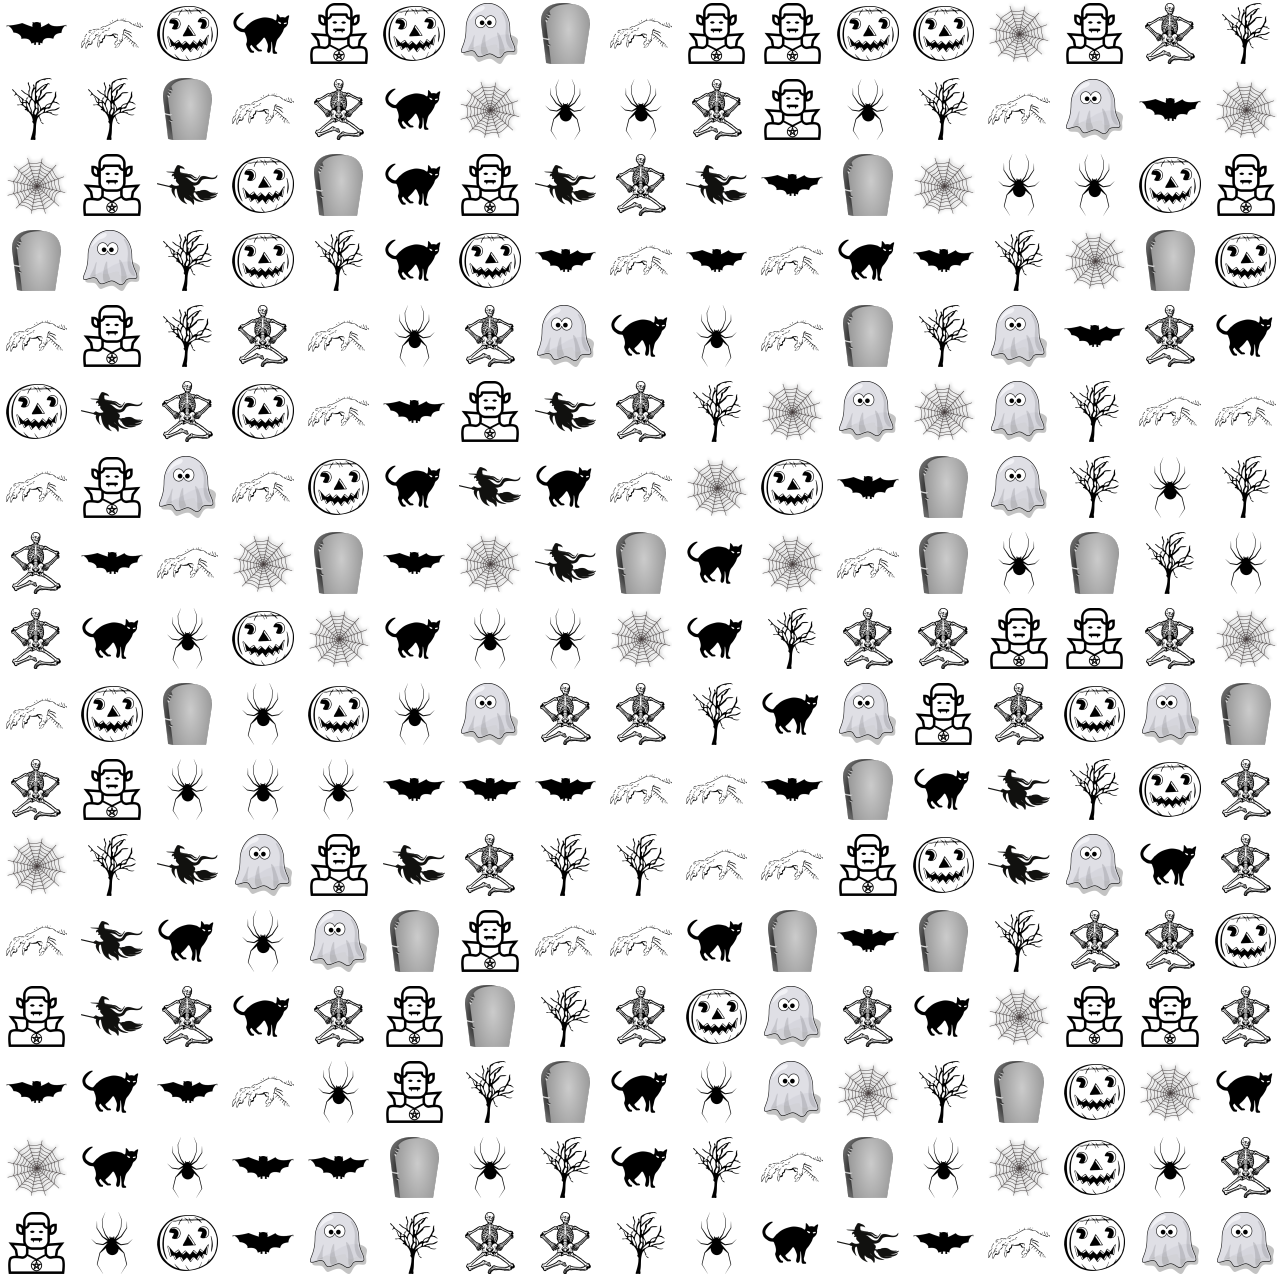

# Counting Halloween Super Scatters (A)

Name: \_\_\_\_\_

Date: \_\_\_\_\_

Count each type of Halloween picture.

bats

pumpkins

trees

cats

skeletons

vampires

ghosts

spiders

spider webs

monster hands

tombstones

witches