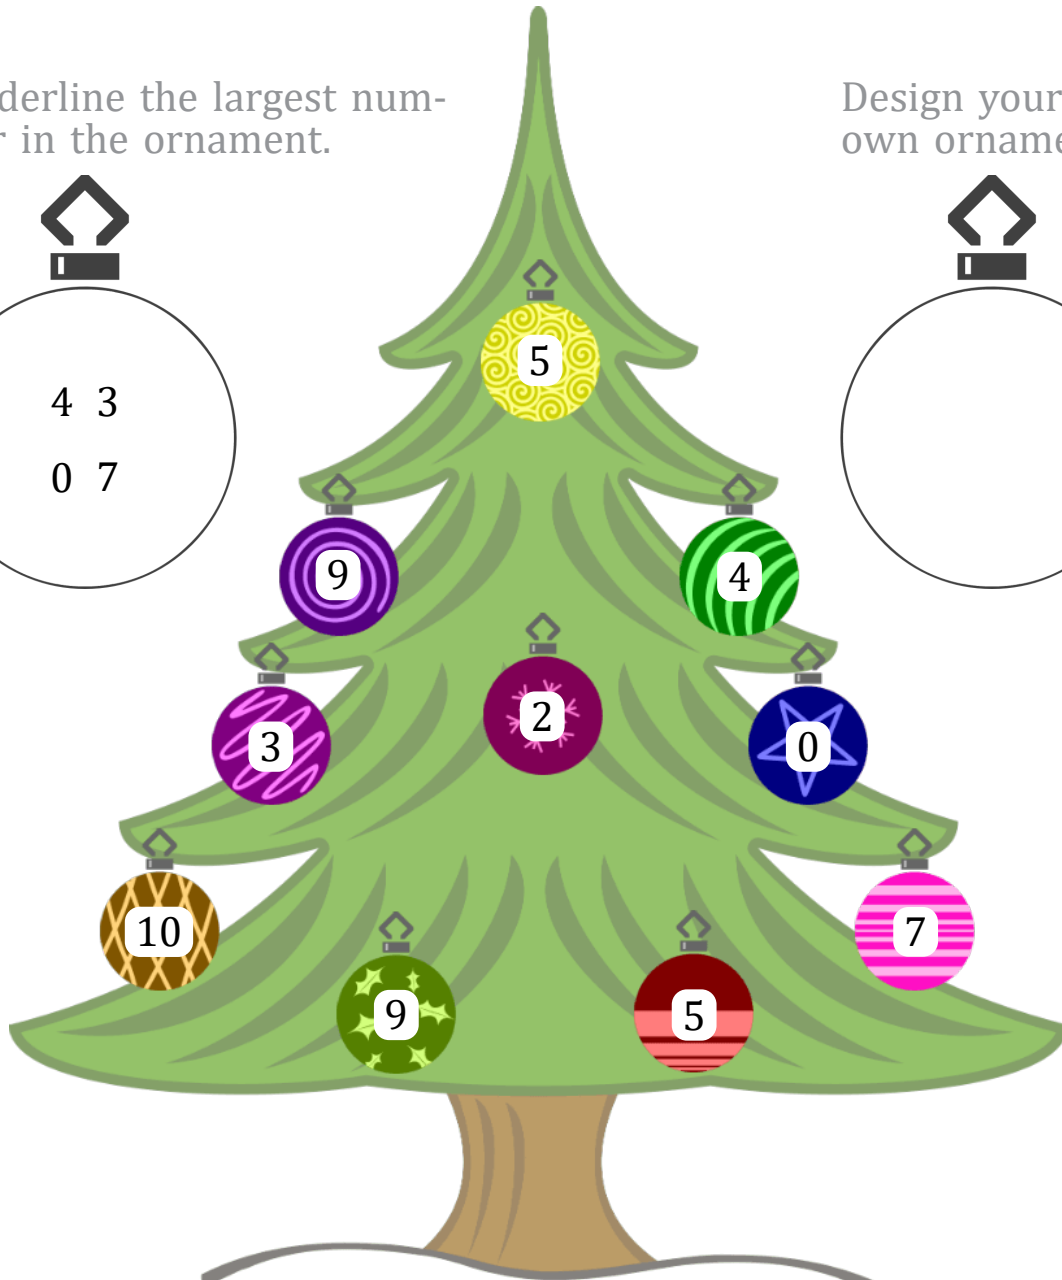

# CHRISTMAS TREE ORDERING (€)

Name: \_\_\_\_\_

Date: \_\_\_\_\_

Write the numbers on the ornaments in the correct order under the tree.

Underline the largest number in the ornament.

Design your own ornament:

GREATEST

LEAST

Images from [Openclipart.org](http://Openclipart.org)

# CHRISTMAS TREE ORDERING (€) ANSWERS

Name: \_\_\_\_\_

Date: \_\_\_\_\_

Write the numbers on the ornaments in the correct order under the tree.

Underline the largest number in the ornament.

Design your own ornament:

GREATEST

LEAST

Images from Openclipart.org