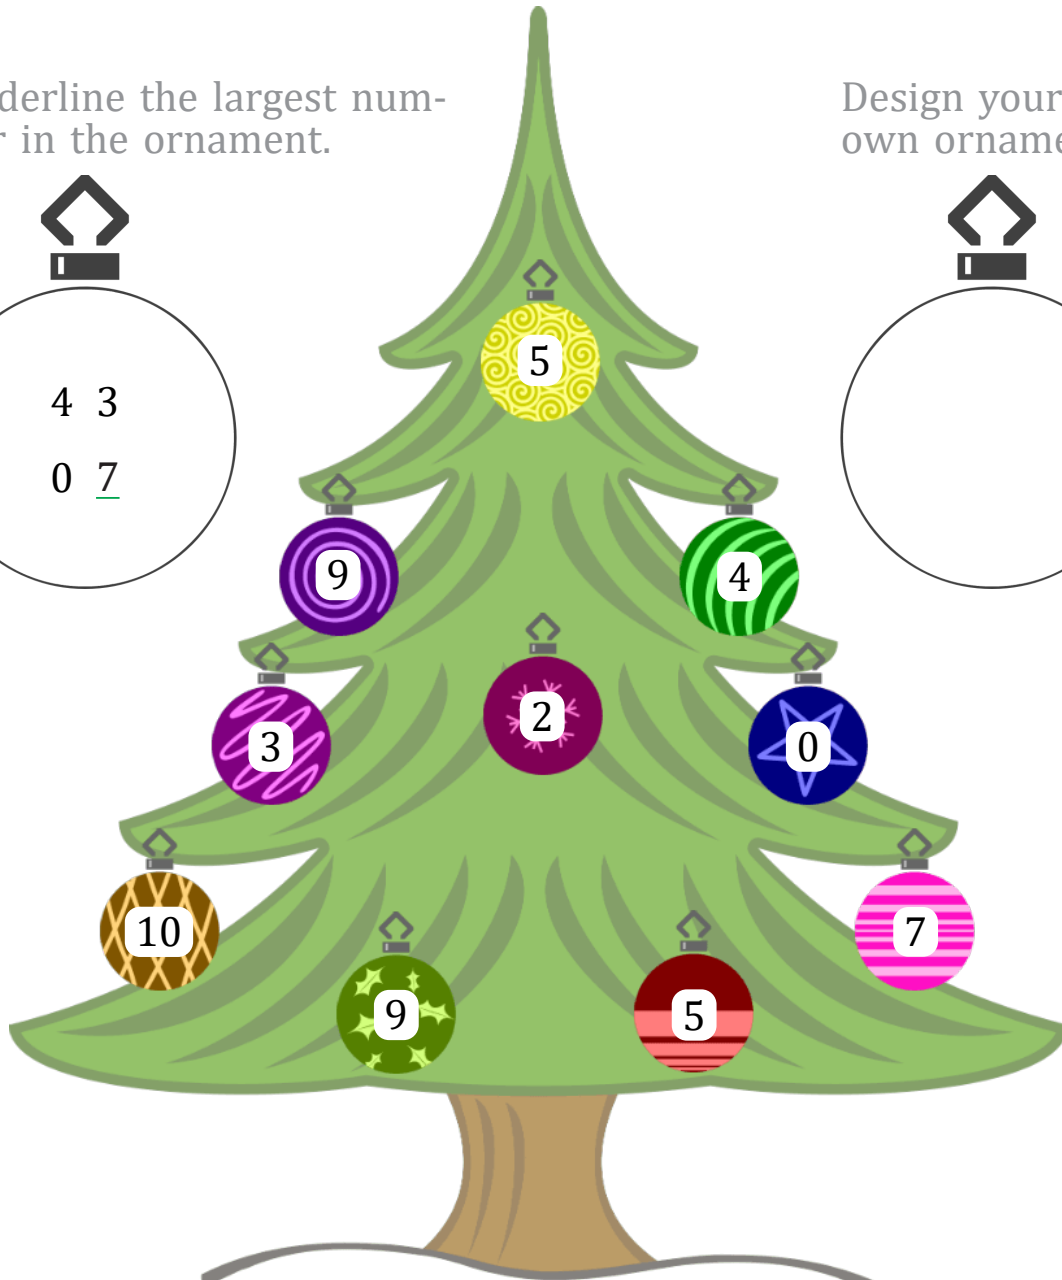

GREATEST

LEAST

Images from [Openclipart.org](http://Openclipart.org)

# CHRISTMAS TREE ORDERING (€) ANSWERS

Name: \_\_\_\_\_

Date: \_\_\_\_\_

Write the numbers on the ornaments in the correct order under the tree.

Underline the largest number in the ornament.

Design your own ornament:

GREATEST

LEAST

Images from Openclipart.org