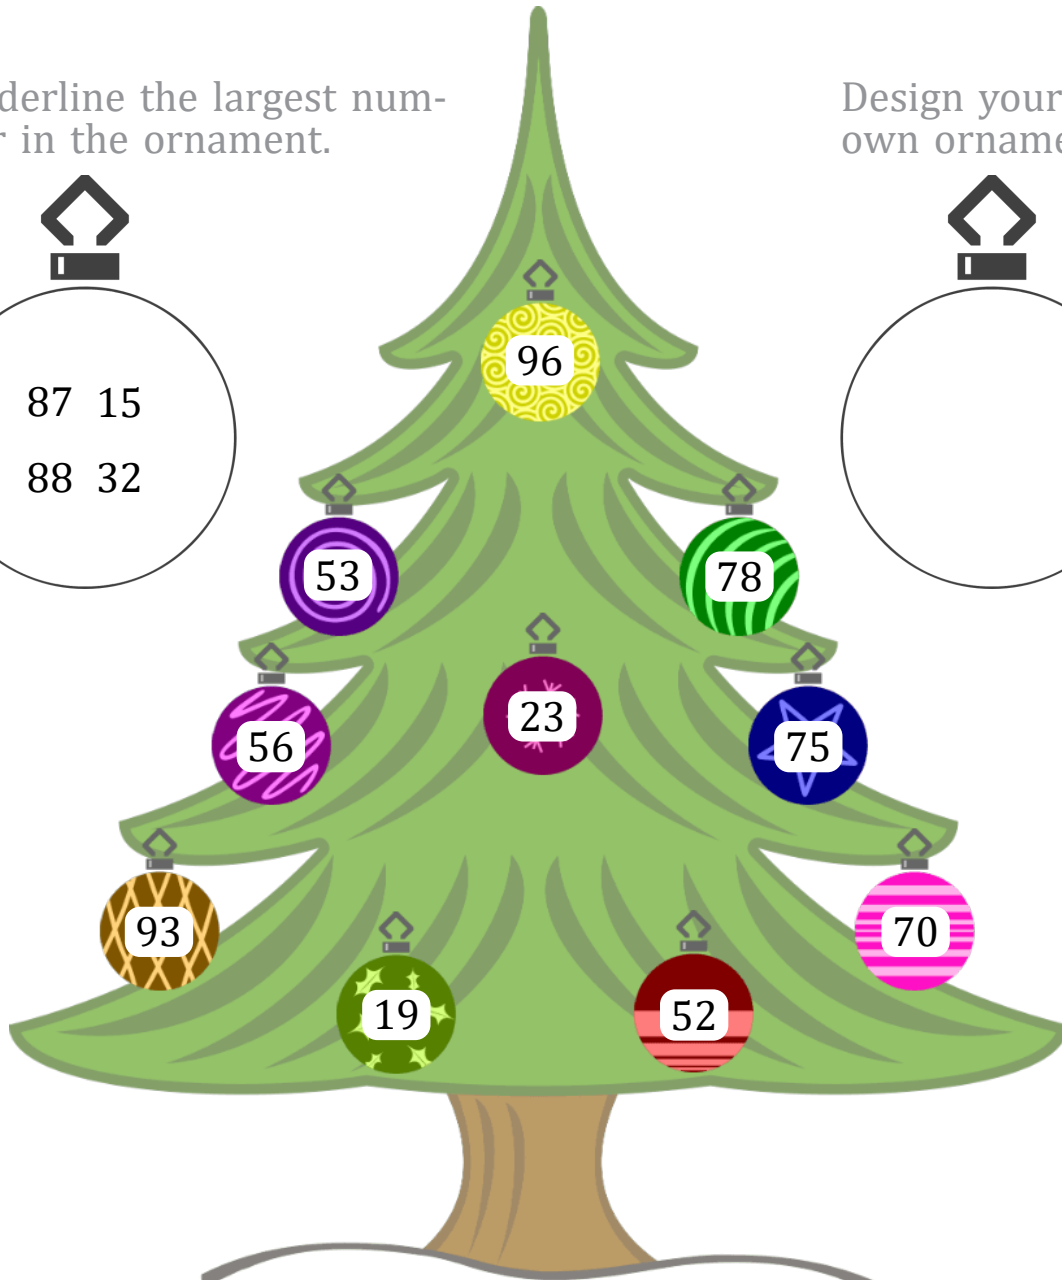

# CHRISTMAS TREE ORDERING (A)

Name: \_\_\_\_\_

Date: \_\_\_\_\_

Write the numbers on the ornaments in the correct order under the tree.

Underline the largest number in the ornament.

Design your own ornament:

GREATEST

LEAST

Images from [Openclipart.org](http://Openclipart.org)