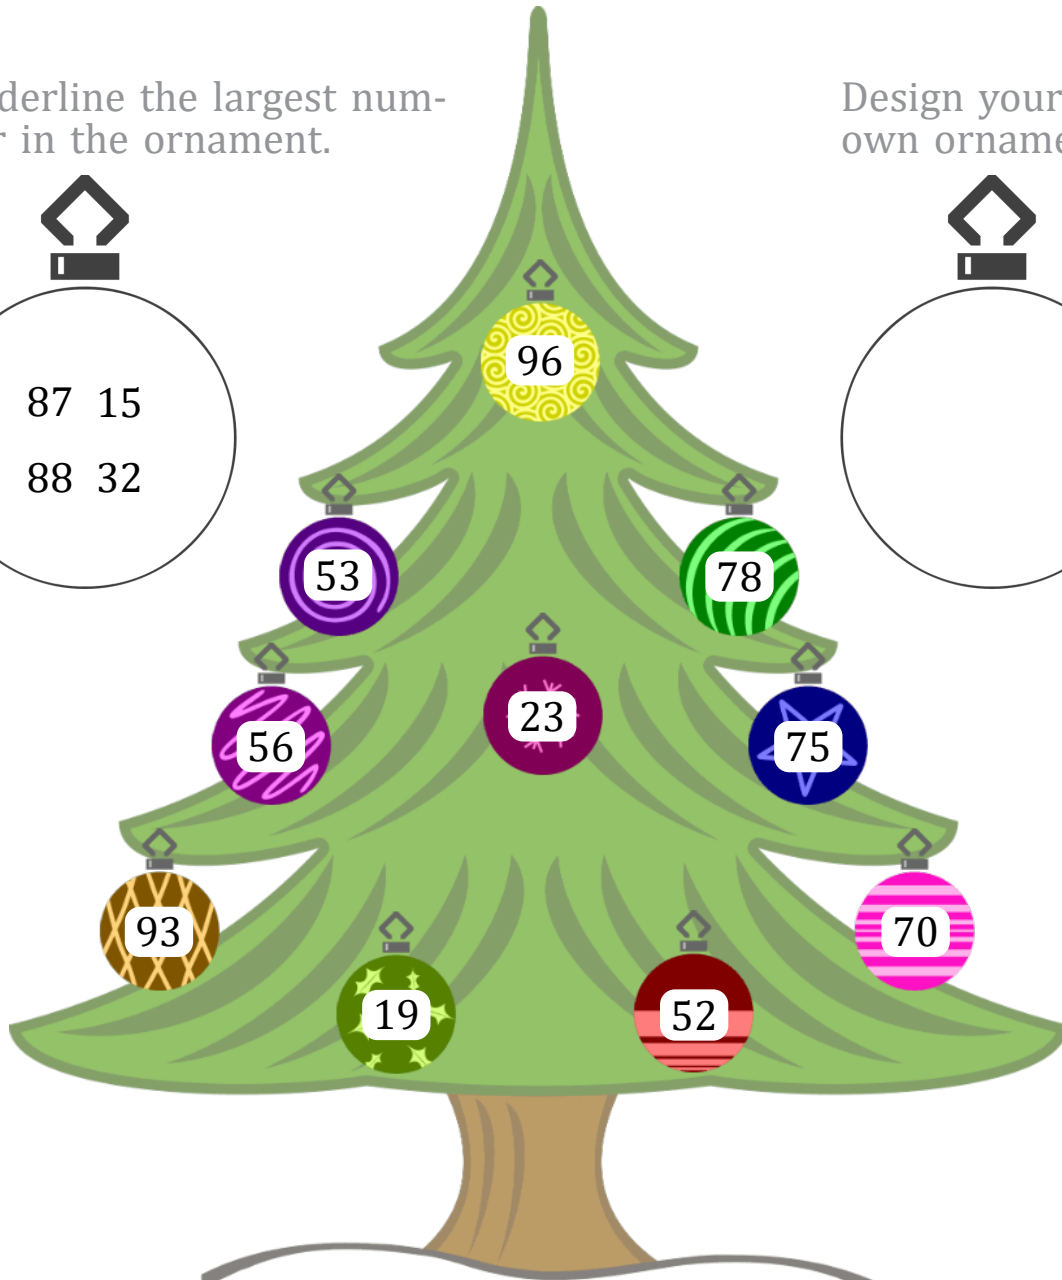

# CHRISTMAS TREE ORDERING (A)

Name: \_\_\_\_\_

Date: \_\_\_\_\_

Write the numbers on the ornaments in the correct order under the tree.

Underline the largest number in the ornament.

Design your own ornament:

GREATEST

LEAST

Images from [Openclipart.org](http://Openclipart.org)

# CHRISTMAS TREE ORDERING (A) ANSWERS

Name: \_\_\_\_\_

Date: \_\_\_\_\_

Write the numbers on the ornaments in the correct order under the tree.

Underline the largest number in the ornament.

Design your own ornament:

GREATEST

LEAST

Images from Openclipart.org