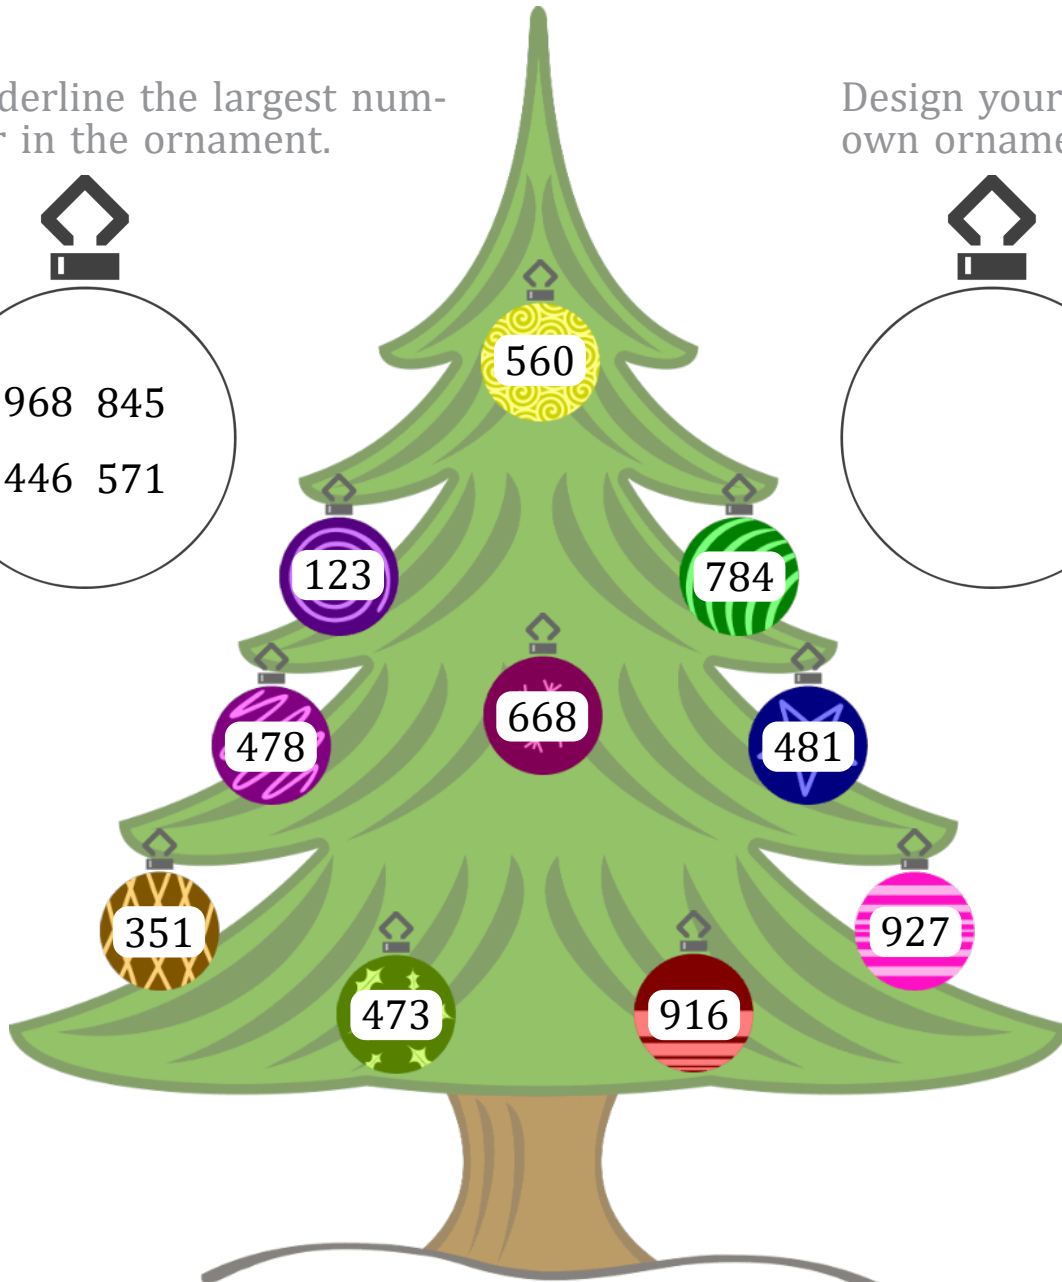

CHRISTMAS TREE ORDERING (I)

Name: _____

Date: _____

Write the numbers on the ornaments in the correct order under the tree.

Underline the largest number in the ornament.

Design your own ornament:

LEAST

GREATEST

Images from Openclipart.org