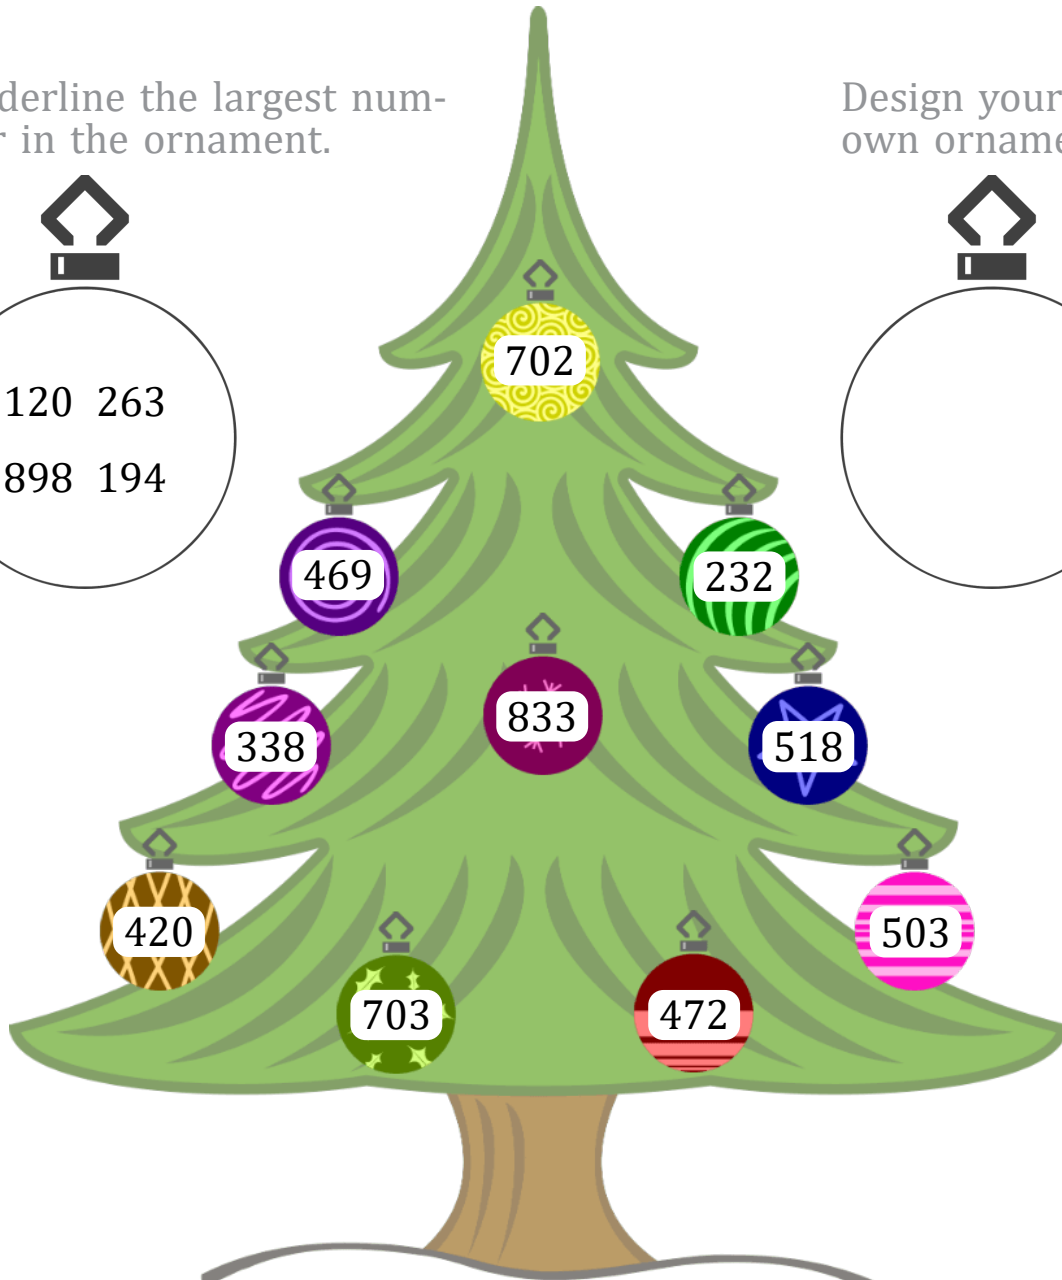

# CHRISTMAS TREE ORDERING (H)

Name: \_\_\_\_\_

Date: \_\_\_\_\_

Write the numbers on the ornaments in the correct order under the tree.

Underline the largest number in the ornament.

Design your own ornament:

GREATEST

LEAST

Images from Openclipart.org