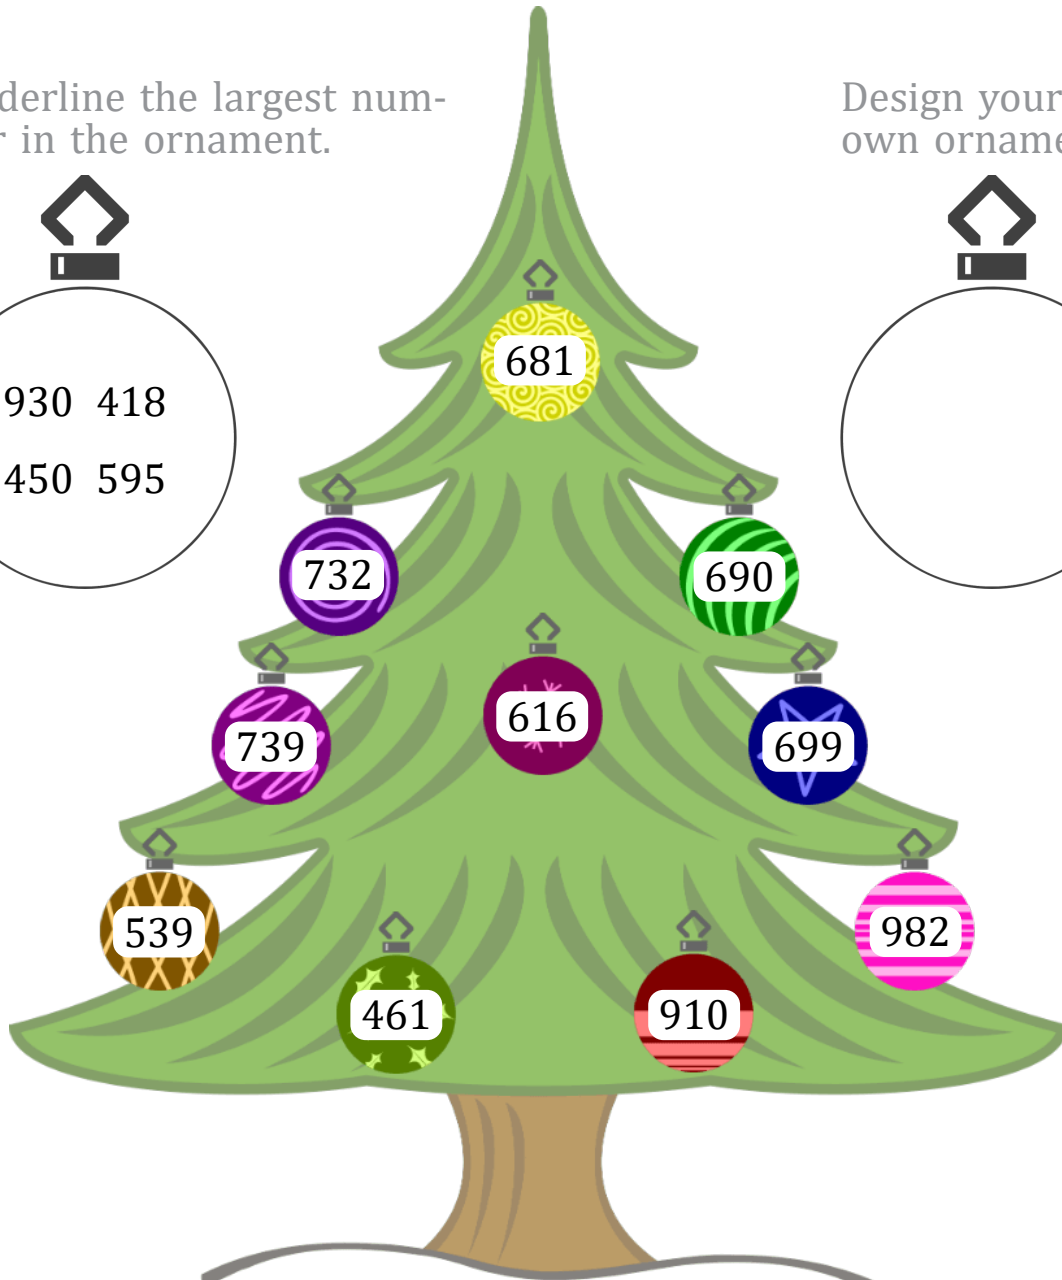

# CHRISTMAS TREE ORDERING (B)

Name: \_\_\_\_\_

Date: \_\_\_\_\_

Write the numbers on the ornaments in the correct order under the tree.

Underline the largest number in the ornament.

Design your own ornament:

GREATEST

LEAST

Images from [Openclipart.org](http://Openclipart.org)